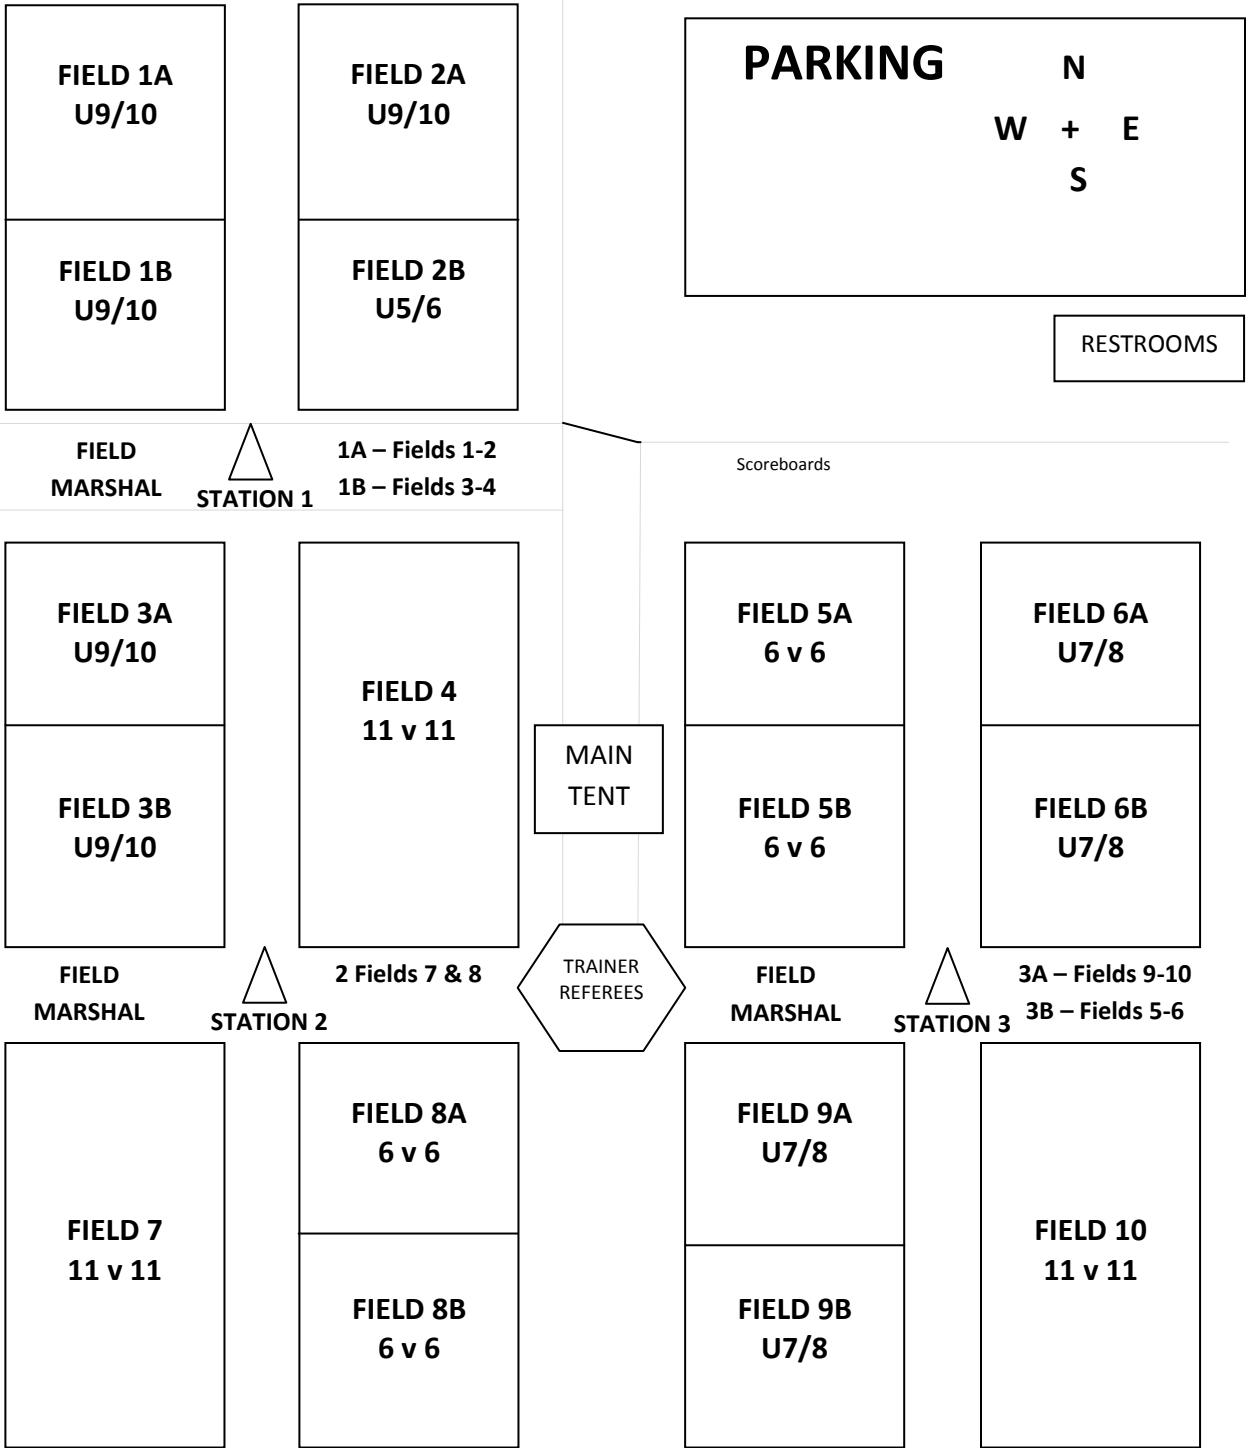

BETTYE WILSON MAIN  
COMPLEX

ADDITIONAL PARKING at  
CIMARRON HIGH SCHOOL

EUGENE

T  
E  
N  
N  
A  
Y  
A  
  
W  
A  
Y

PLEASE REMEMBER TO CLEAN YOUR SIDELINES BEFORE YOU LEAVE. THANK YOU!

HOME TEAM – NORTH/EAST SIDE  
VISITOR TEAM – SOUTH/WEST SIDE

Not to scale

LAKE MEAD BLVD